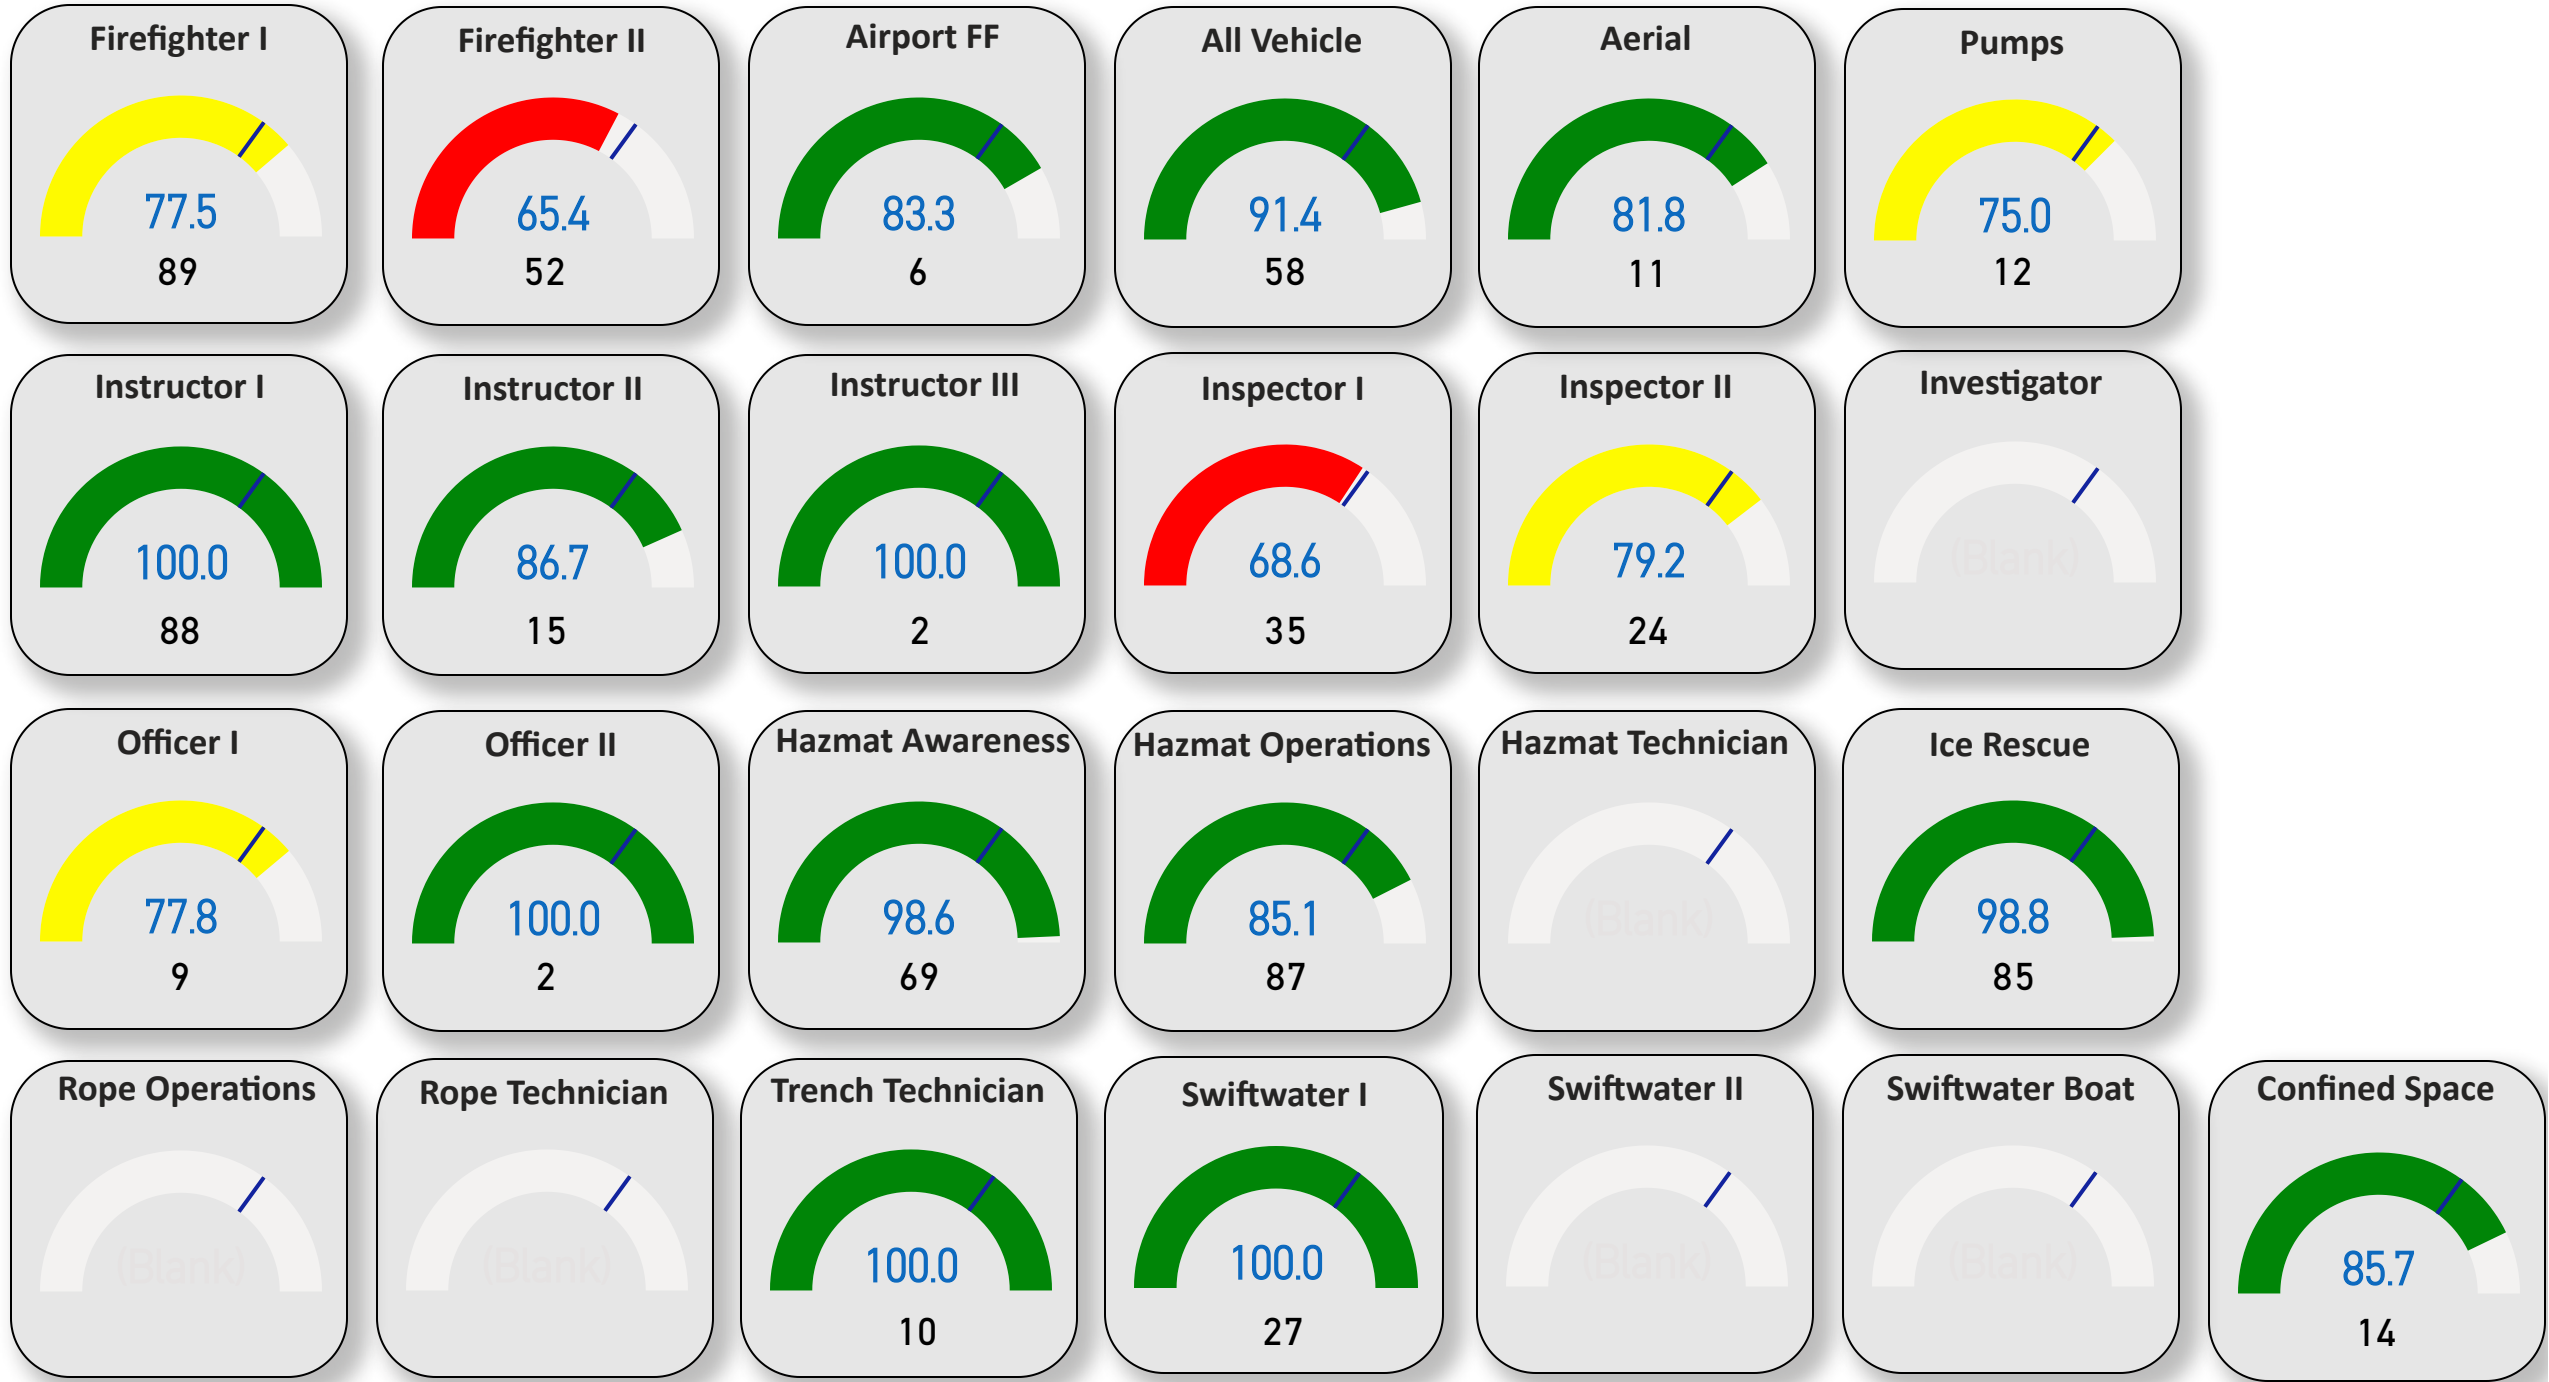

New Hampshire Fire Academy & EMS

Written Certification Overall Exam pass rates

1/1/2024

6/30/2024

- Below 70% Target
- Between 70% and 80%
- Above 80%