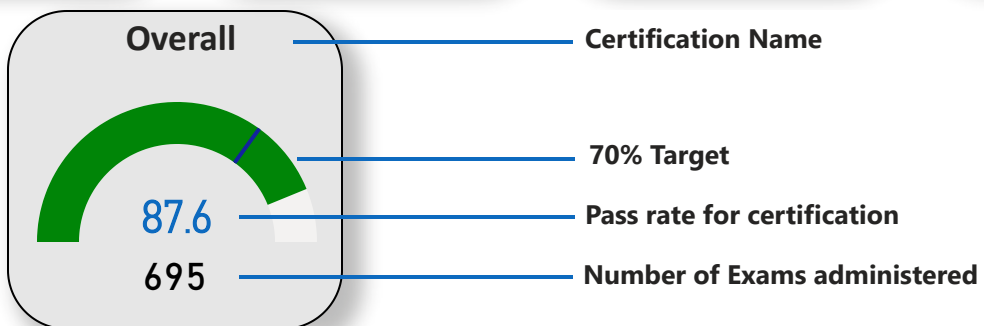

New Hampshire Fire Academy & EMS

Written Certification Overall Exam pass rates

1/1/2024

6/30/2024

- Below 70% Target
- Between 70% and 80%
- Above 80%